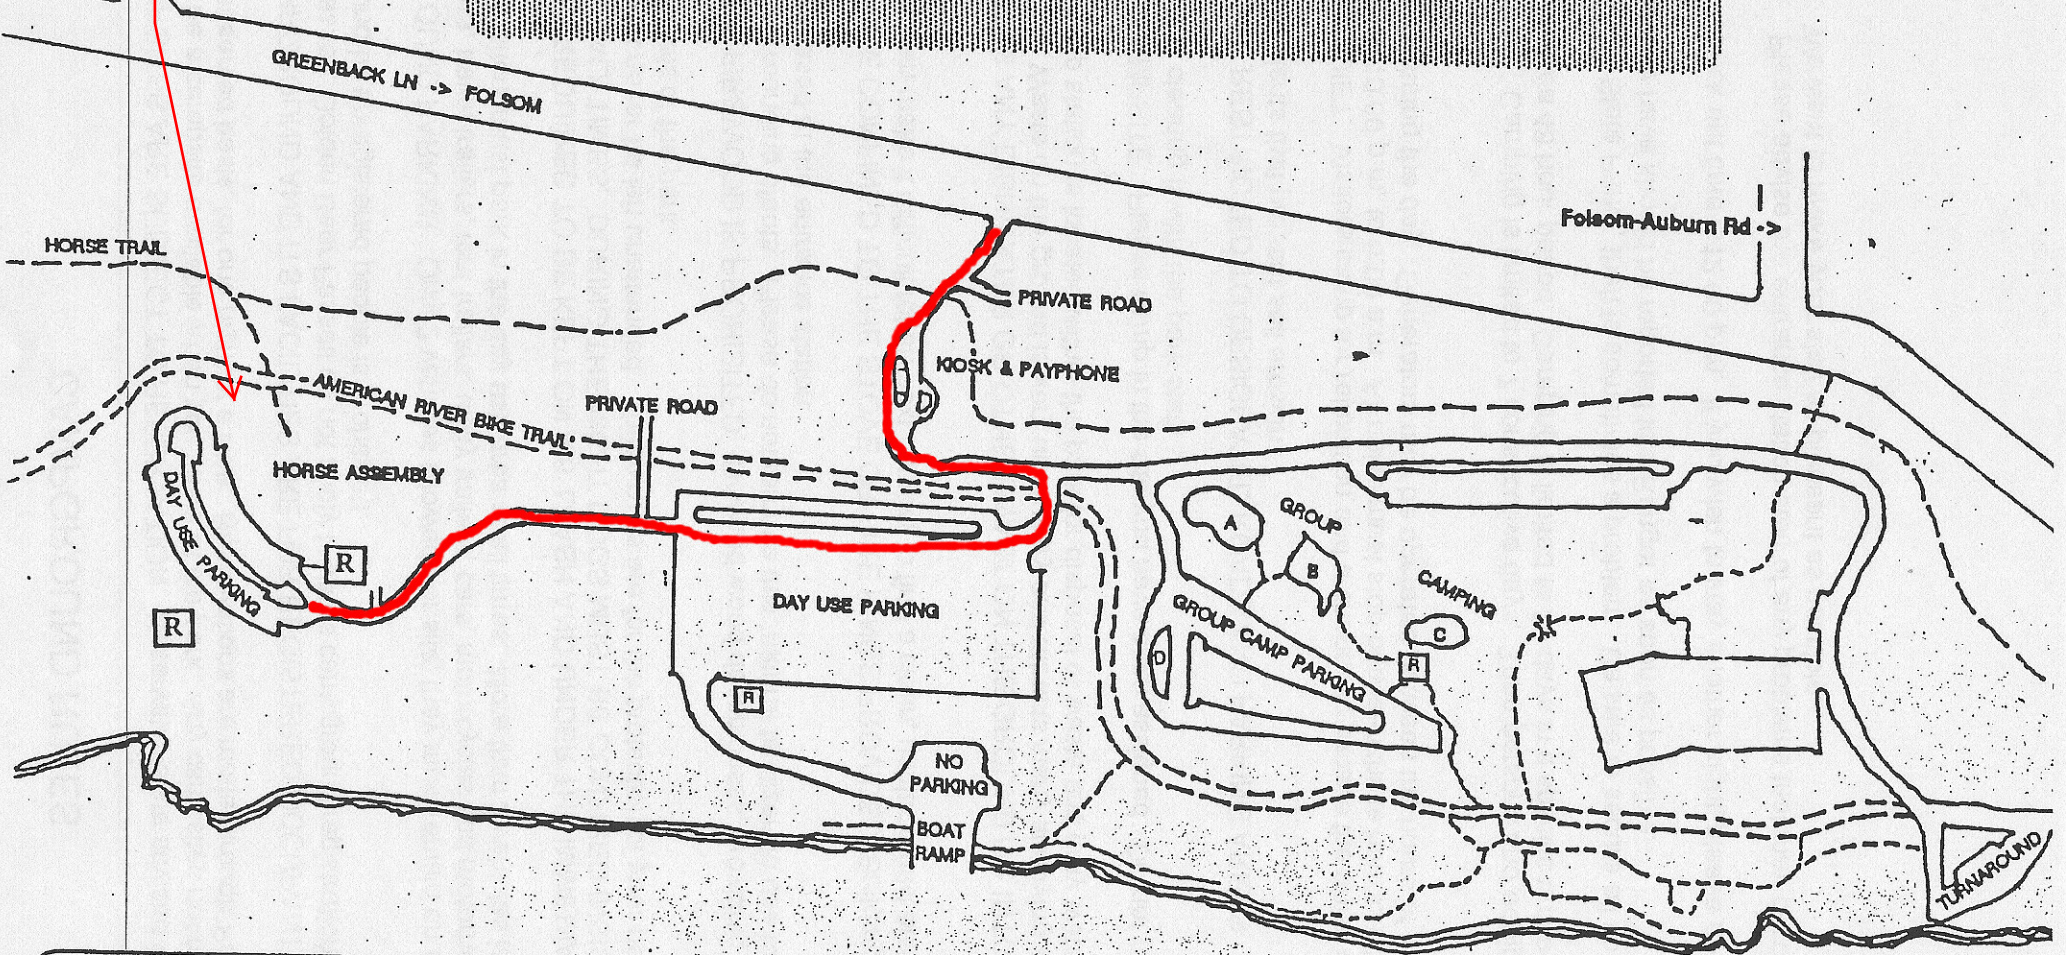

Welcome to Negro Bar

Setup aid station next to faucet, bench and wood railing.

LAKE NATOMA

- Road
- - - Bike Trail
- Riding & Hiking Trail
- D Dump Station
- R Restroom

HAZARDOUS WATER - NO LIFEGUARD ON DUTY

BOAT SPEED LIMIT 5 MPH - WATER SKIING PROHIBITED

NO GLASS CONTAINERS IN DAY USE AREAS

NO ALCOHOLIC BEVERAGES AT TURNAROUND

You are responsible to know the Park Rules & Regulations

MAP NOT DRAWN TO SCALE

Polson Oak - Do not Touch

"If leaves are three, let it be!"
Contact with any part of the plant can cause extreme skin irritation