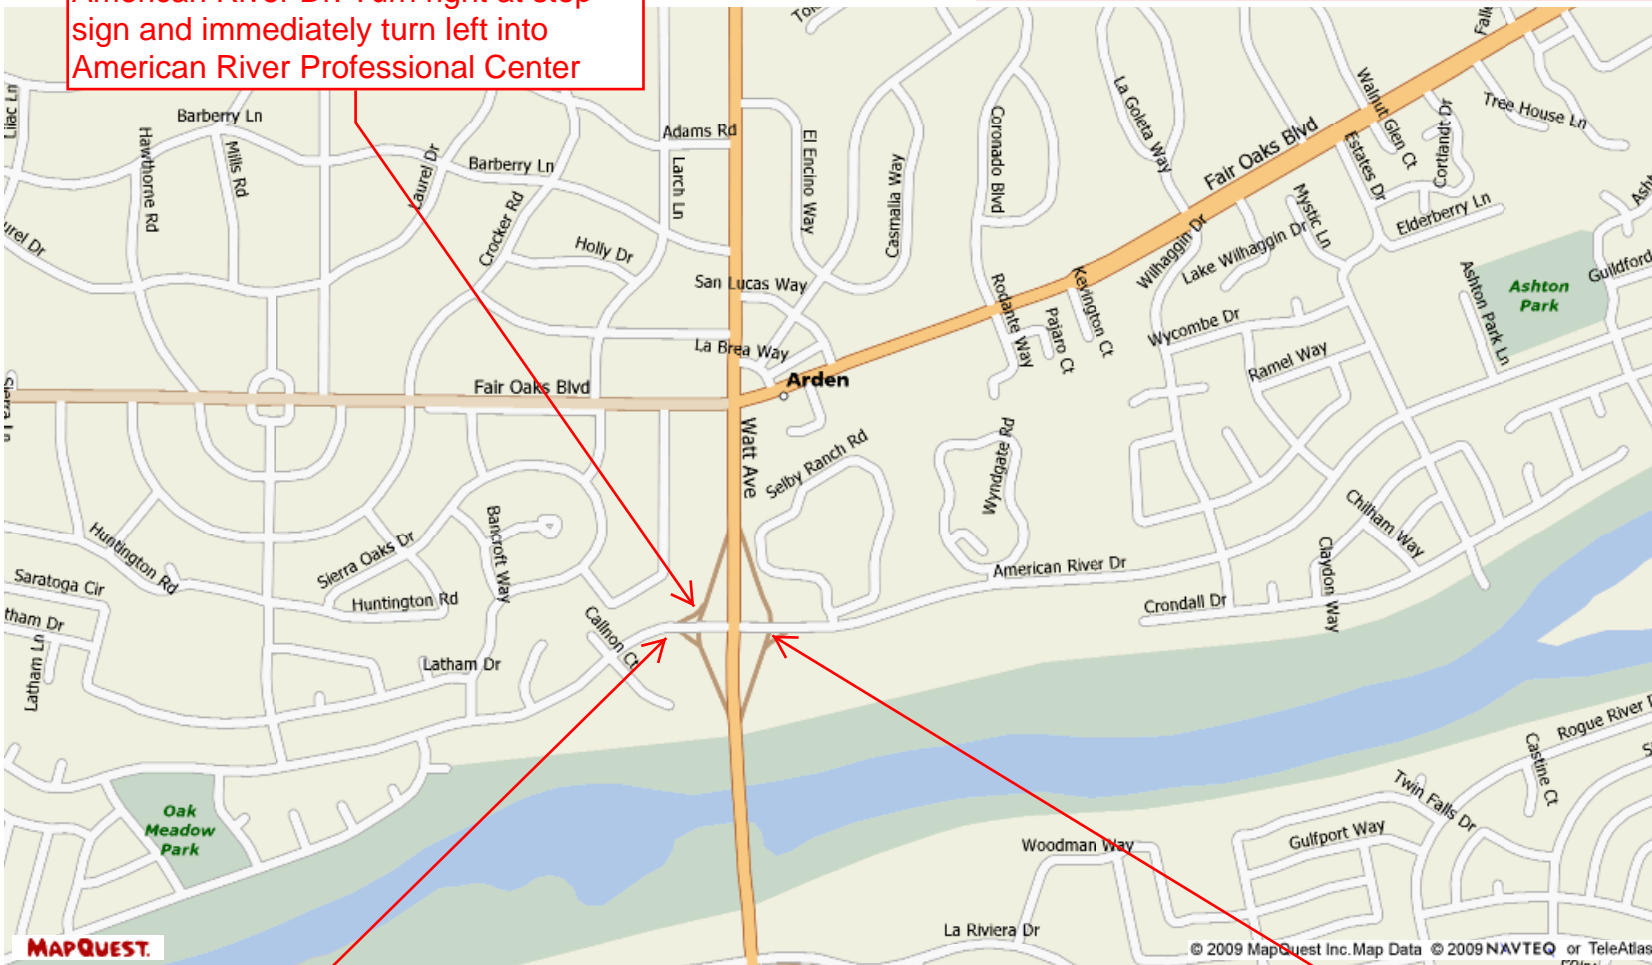

Sorry! When printing directly from the browser your directions or map may not print correctly. For best results, try clicking the Printer-Friendly button.

Watt Ave Aid Station:

★ From Southbound Watt Ave: Take American River Dr. Turn right at stop sign and immediately turn left into American River Professional Center

American River Professional Center(3406-3436 American River Drive). Drive through parking lot until all the way to the back (Building 3436 Bayer Security). Park off to the right. There is a hole in the fence where you go through to get to bike path. Go up dirt levee. Go down spur to bike trail where bathroom and water faucet are located. FYI: There is a water faucet in front of Bayer Security Window(in landscaping)

From US 50: Take Northbound Watt Ave to American River Dr. Turn left at stop sign and go under Watt Ave. At stop sign go straight through and immediately turn left into American River Professional Center